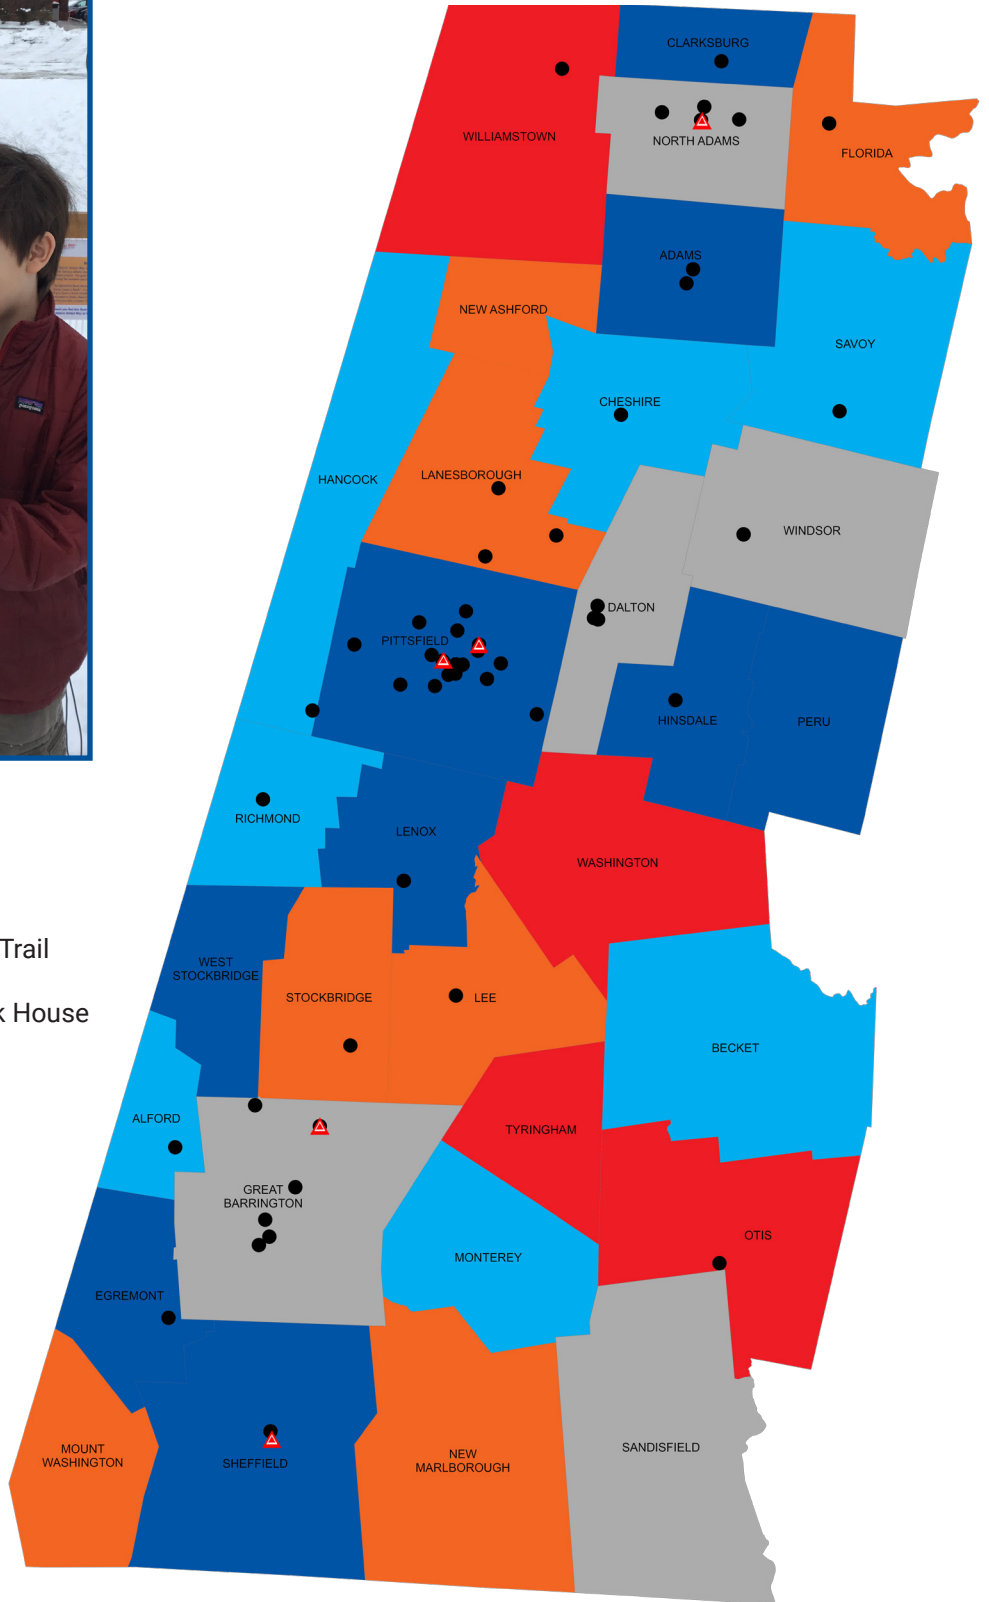

Berkshire Book Houses

-  Born Learning Trail
-  Berkshire Book House

Berkshire Book Houses, created to give 11,000 children aged 0-9 access to books 24 hours a day, seven days a week, 365 days a year, have been installed throughout Berkshire County. Built on the concept of “take a book, leave a book”, you will find them in the following locations. For more information, please visit our website at berkshireunitedway.org or call us at 413.442.6948.

Adams

- Town Common
- 30 Columbia St. Park

Alford

- Town Hall

Cheshire

- Cheshire Elementary School

Clarksburg

- Clarksburg Elementary School

Dalton

- Dalton Youth Center
- Dalton CRA
- Pinegrove Park

Florida

- Gabriel Abbott School Library

Great Barrington

- Muddy Brook Elementary
- Giggle Park
- Cottage and East Street
- Christian Hill Commons
- Community Health Programs

Hancock

- Hancock Shaker Village

Hinsdale

- Town Hall

Housatonic

- Housatonic Playground

Lanesborough

- Krispy Kones
- American Legion
- Laston Park